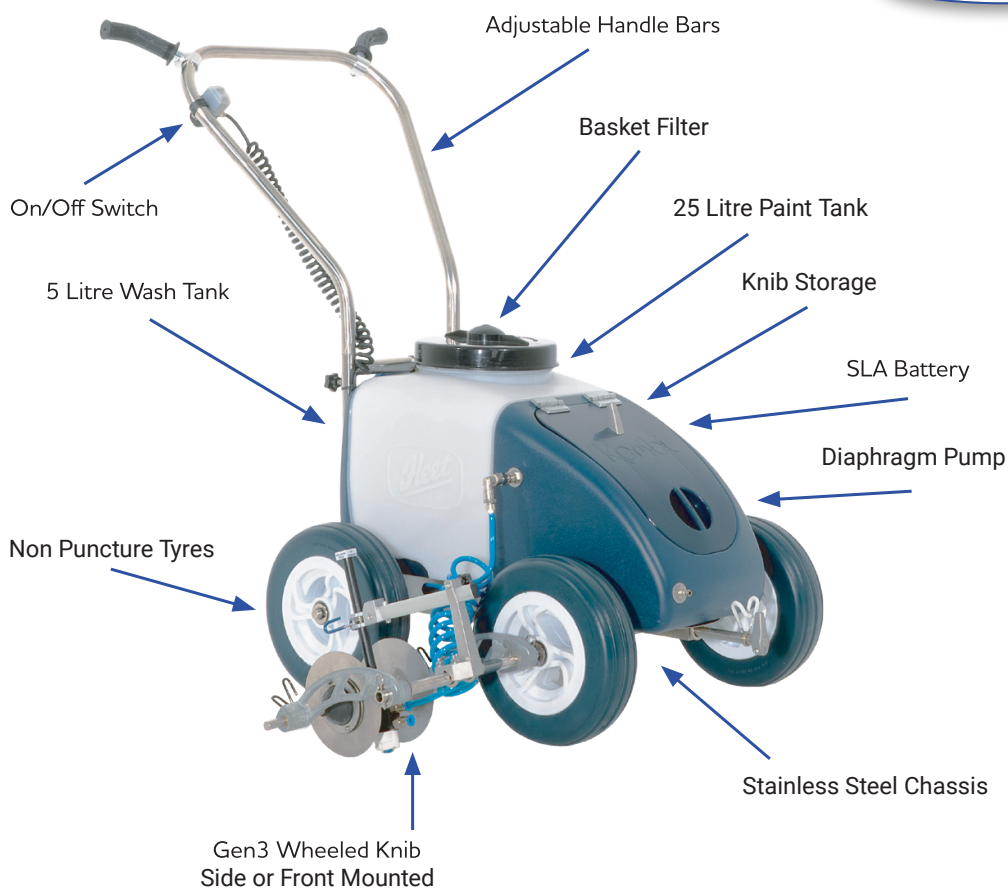

LINE MARKING MACHINE

KOMBI CLASSIC

THE CROWD FAVOURITE

If you're looking for reliability and versatility, the Kombi Classic is the machine for you. The most popular line marking machine in the world.

- ✓ 1.5 to 6" line marking widths.
- ✓ 25 litre paint tank capable of marking a full sized league/rugby field with one fill or two football/soccer fields.
- ✓ 5 litre on board wash tank. Flick of the tap and the line and pump is flushed in 10 to 15 seconds.
- ✓ SLA Battery.
- ✓ The adjustable wheeled knib means the Kombi can also be used on a wide variety of sporting surfaces.
- ✓ Independent arms on the Wheeled Knib ensures full contact with the ground giving crisp well defined lines.
- ✓ Centre or side marking (side set up makes for easier circle marking)
- ✓ Fully adjustable handle bar/grips to suit the individual.
- ✓ Grass, Hard & Synthetic Surfaces.