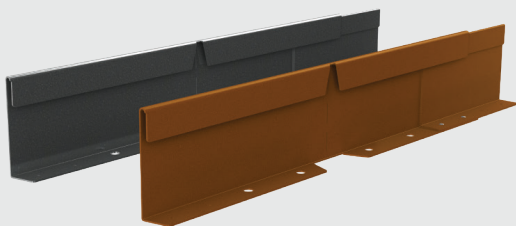

Technical Data Sheet

Flexible Landscape Edging 100mm

Length	2200mm (2285mm including Joiner)
Height	100mm
Top Thickness	8.2mm
Material Thickness	1.6mm Weathering or Galvanized Steel

Kit Includes

- 1 x 2200mm length with pre-attached joiner
- 3 x 100mm braces
- 3 x 300mm twisted nails

Optional Accessories

Premanufactured Corner

Adaptor Joiners 100mm to 150mm