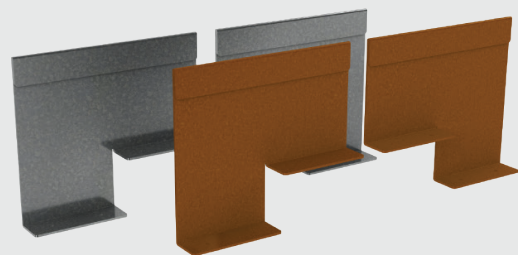

Technical Data Sheet

Flexible Landscape Edging 100mm

Length	2200mm (2285mm including Joiner)
Height	100mm
Top Thickness	8.2mm
Material Thickness	1.6mm Weathering or Galvanized Steel

Kit Includes

- 1 x 2200mm length with pre-attached joiner
- 3 x 100mm braces
- 3 x 300mm twisted nails

Optional Accessories

Premanufactured Corner

Adaptor Joiners 100mm to 150mm