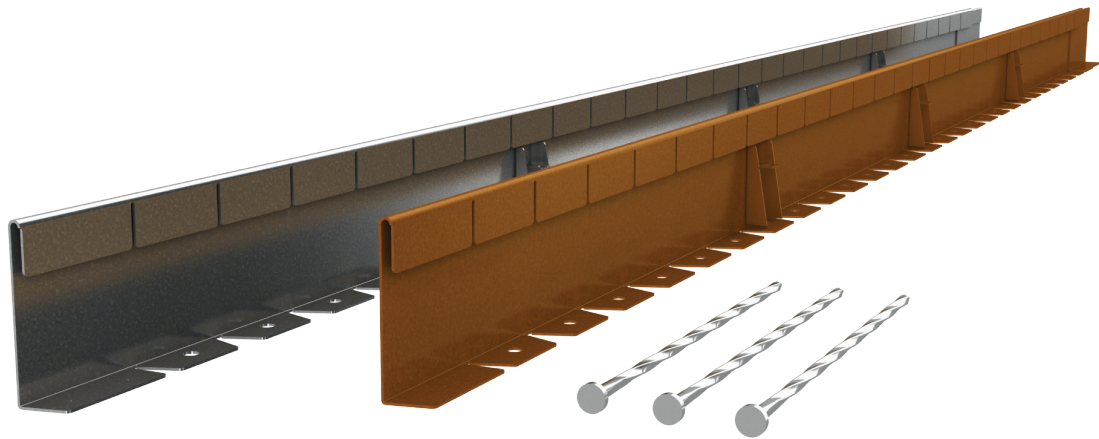

Technical Data Sheet

Flexible Landscape Edging 100mm

Length	2200mm (2285mm including Joiner)
Height	100mm
Top Thickness	8.2mm
Material Thickness	1.6mm Weathering or Galvanized Steel

Kit Includes

- 1 x 2200mm length with pre-attached joiner
- 3 x 100mm braces
- 3 x 300mm twisted nails

Optional Accessories

Premanufactured Corner

Adaptor Joiners 100mm to 150mm