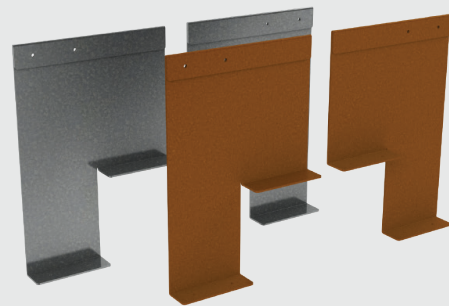

Technical Data Sheet

Flexible Landscape Edging 150mm

Length	2200mm (2285mm including Joiner)
Height	150mm
Top Thickness	8.2mm
Material Thickness	1.6mm Weathering or Galvanized Steel

Kit Includes

- 1 x 2200mm length with pre-attached joiner
- 3 x 150mm braces
- 3 x 300mm twisted nails

Optional Accessories

Premanufactured Corner

Adaptor Joiners 150mm to 250mm