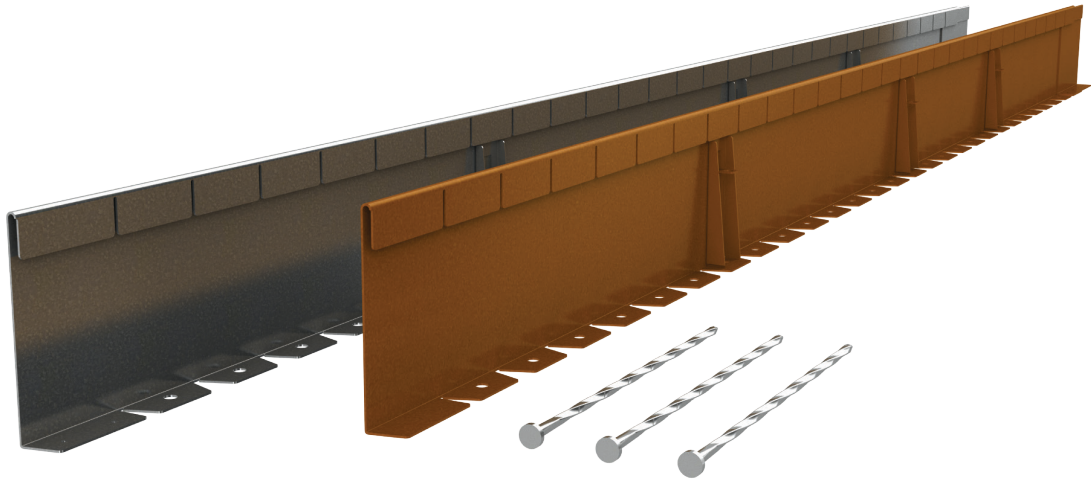

Technical Data Sheet

Flexible Landscape Edging 150mm

Length	2200mm (2285mm including Joiner)
Height	150mm
Top Thickness	8.2mm
Material Thickness	1.6mm Weathering or Galvanized Steel

Kit Includes

- 1 x 2200mm length with pre-attached joiner
- 3 x 150mm braces
- 3 x 300mm twisted nails

Optional Accessories

Premanufactured Corner

Adaptor Joiners 150mm to 250mm