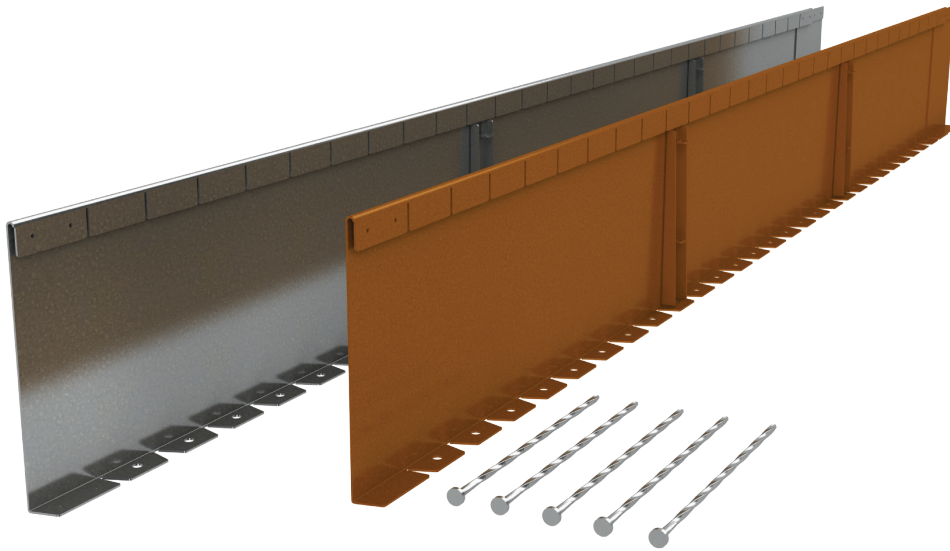

## Flexible Landscape Edging 250mm

Length	2200mm (2285mm including Joiner)
Height	250mm
Top Thickness	8.2mm
Material Thickness	2.0mm Weathering or Galvanized Steel

### Kit Includes

- 1 x 2200mm length with pre-attached joiner
- 2 x 250mm braces
- 5 x 300mm twisted nails

### Optional Accessories

Premanufactured Corner

Adaptor Joiners 250mm to 400mm

Galvanised Anchor Post 500mm