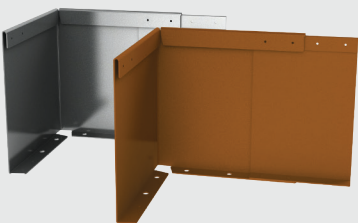

Optional Accessories

Premanufactured Corner