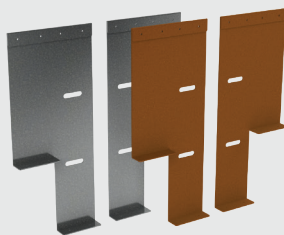

Adaptor Joiners 250mm to 400mm