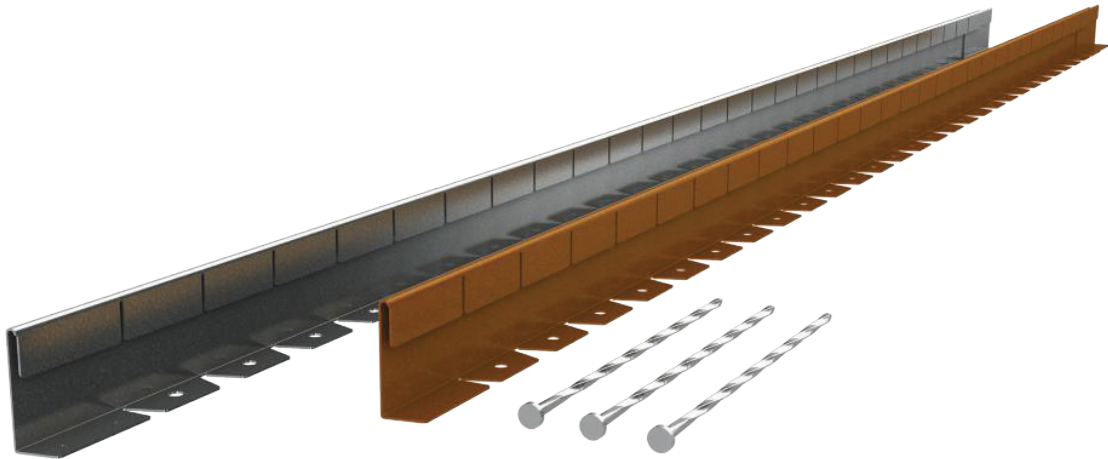

Technical Data Sheet

Flexible Landscape Edging 75mm

Length	2200mm (2285mm including Joiner)
Height	75mm
Top Thickness	8.2mm
Material Thickness	1.6mm Weathering or Galvanized Steel

Kit Includes

- 1 x 2200mm length with pre-attached joiner
- 3 x 300mm twisted nails

Optional Accessories

Premanufactured Corner