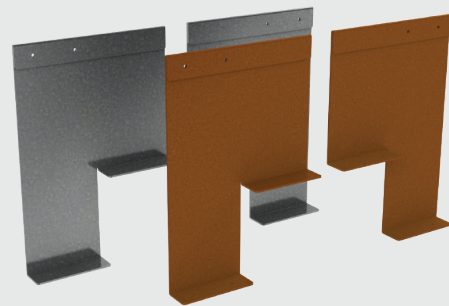

Technical Data Sheet

Rigid Landscape Edging 150mm

Length	2200mm (2285mm including Joiner)
Height	150mm
Top Thickness	8.2mm
Material Thickness	1.6mm Weathering or Galvanized Steel

Kit Includes

- 1 x 2200mm length with pre-attached joiner
- 3 x 150mm braces
- 3 x 300mm twisted nails

Optional Accessories

Premanufactured Corner

Adaptor Joiners 150mm to 250mm