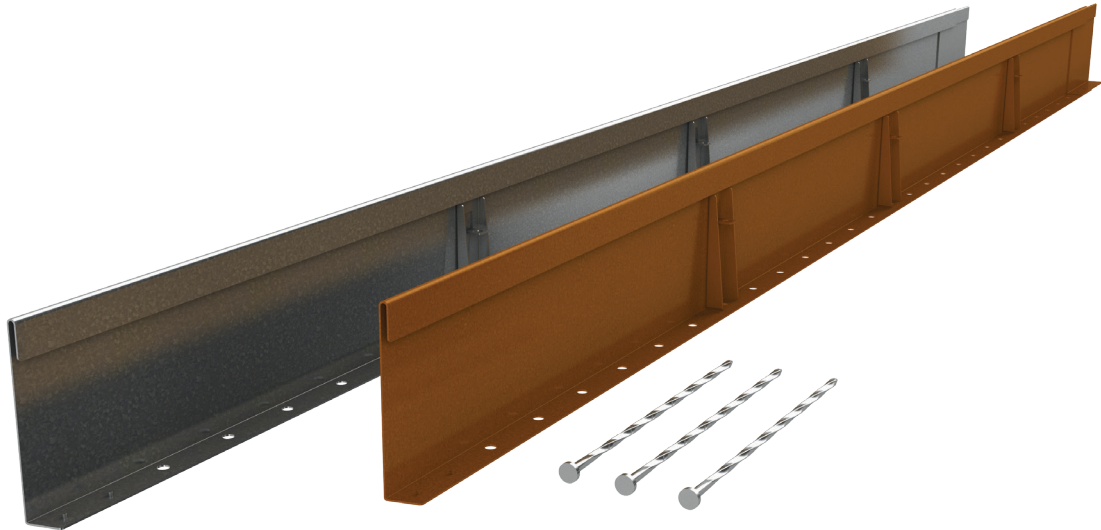

Technical Data Sheet

Rigid Landscape Edging 150mm

Length	2200mm (2285mm including Joiner)
Height	150mm
Top Thickness	8.2mm
Material Thickness	1.6mm Weathering or Galvanized Steel

Kit Includes

- 1 x 2200mm length with pre-attached joiner
- 3 x 150mm braces
- 3 x 300mm twisted nails

Optional Accessories

Premanufactured Corner

Adaptor Joiners 150mm to 250mm