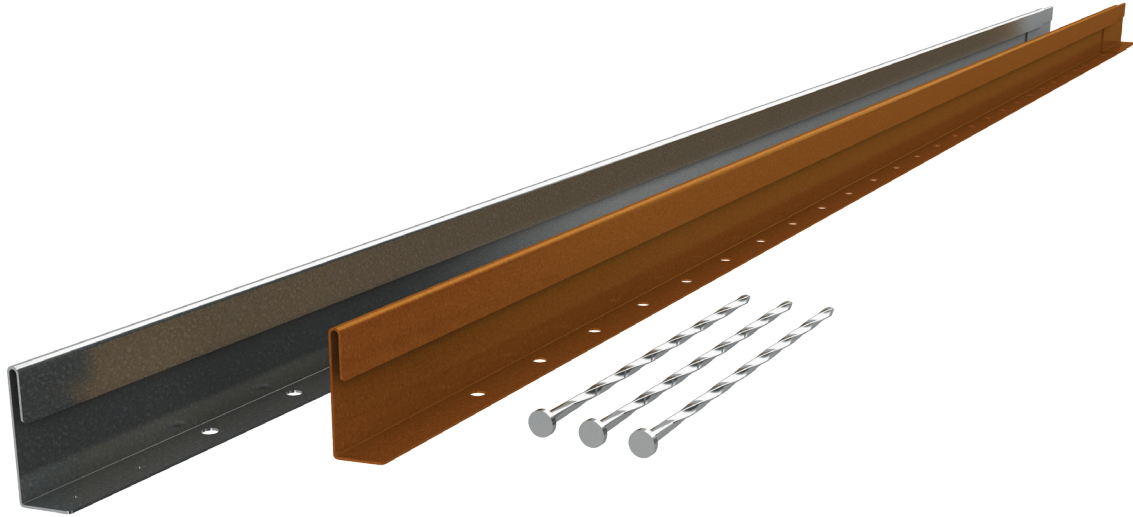

## Rigid Landscape Edging 75mm

Length	2200mm (2285mm including Joiner)
Height	75mm
Top Thickness	8.2mm
Material Thickness	1.6mm Weathering or Galvanized Steel

### Kit Includes

- 1 x 2200mm length with pre-attached joiner
- 3 x 300mm twisted nails

### Optional Accessories

Premanufactured Corner